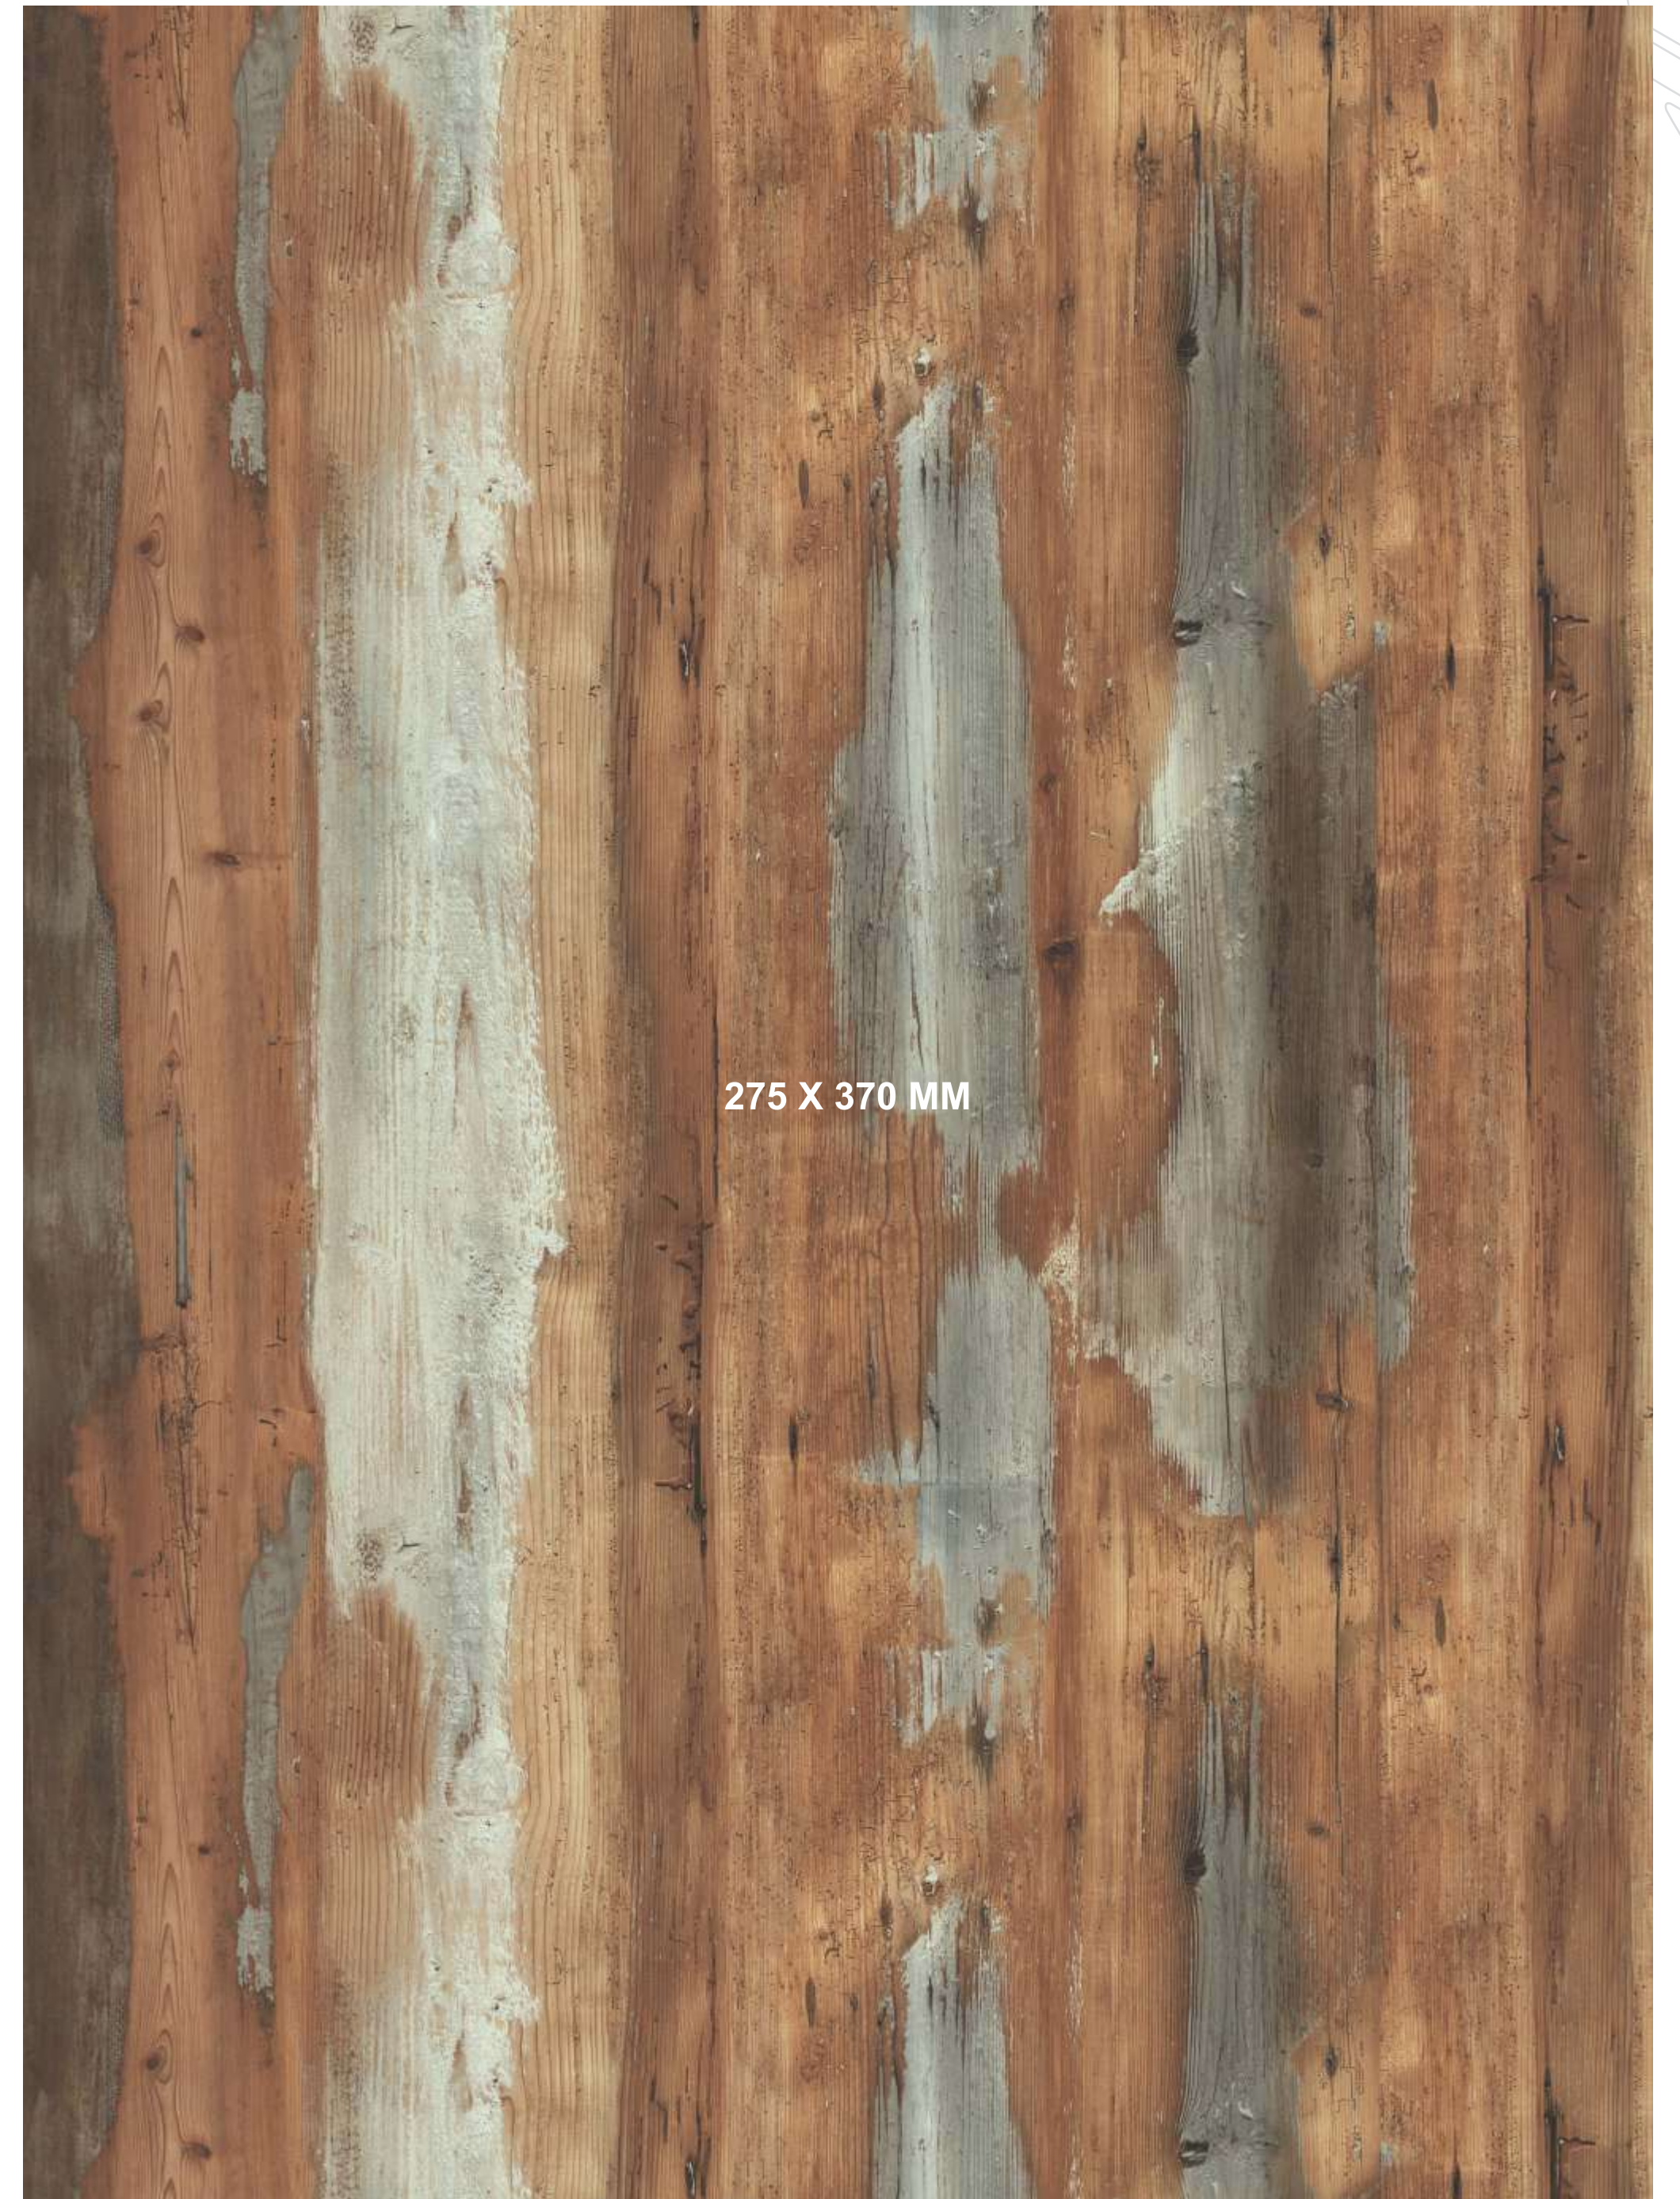

Beau-
ful artifacts

110 X 175 MM

7108 | SMT
DARK METALLIC WOOD

275 X 370 MM

7114 | SMT
VENEER WOOD

WOOD GRAINS
SF

7098 | SF
VENICE OAK

7097 | SF
GOLDEN OAK