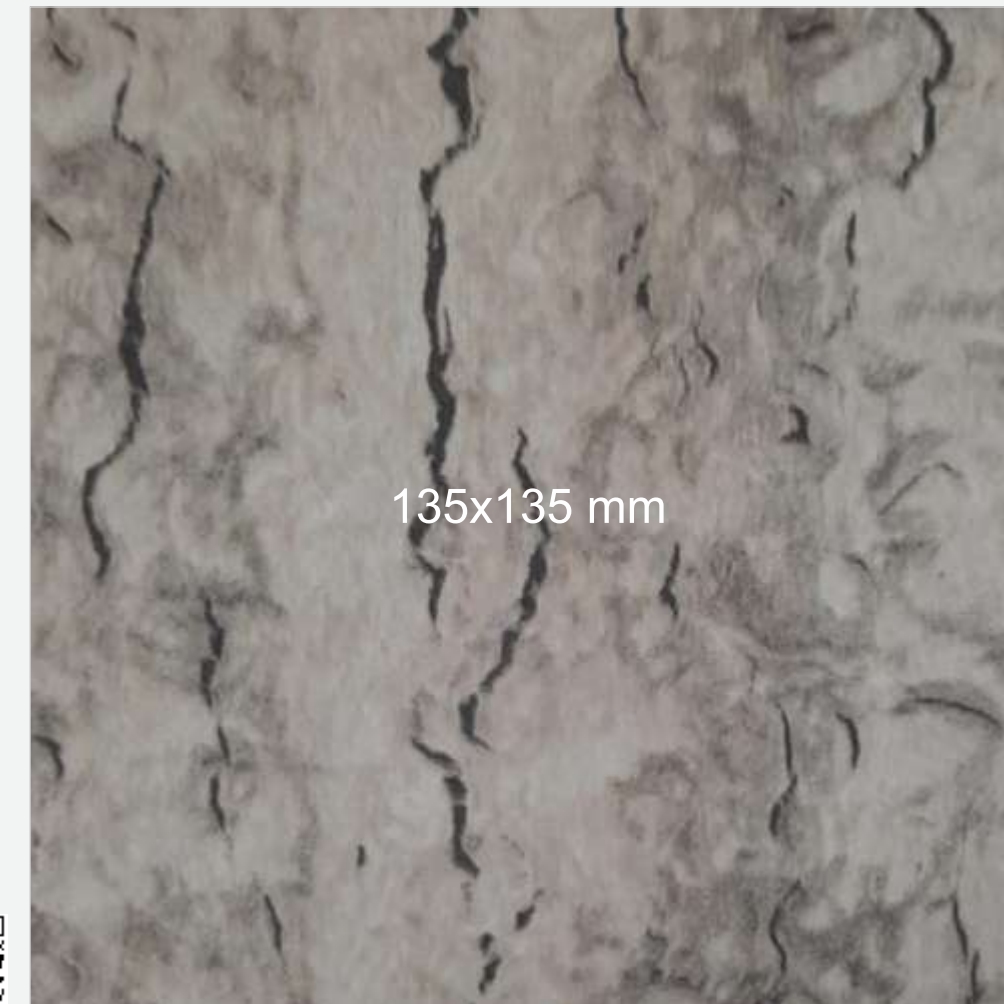

1665 MR

135x135 mm

RUGLY WOOD