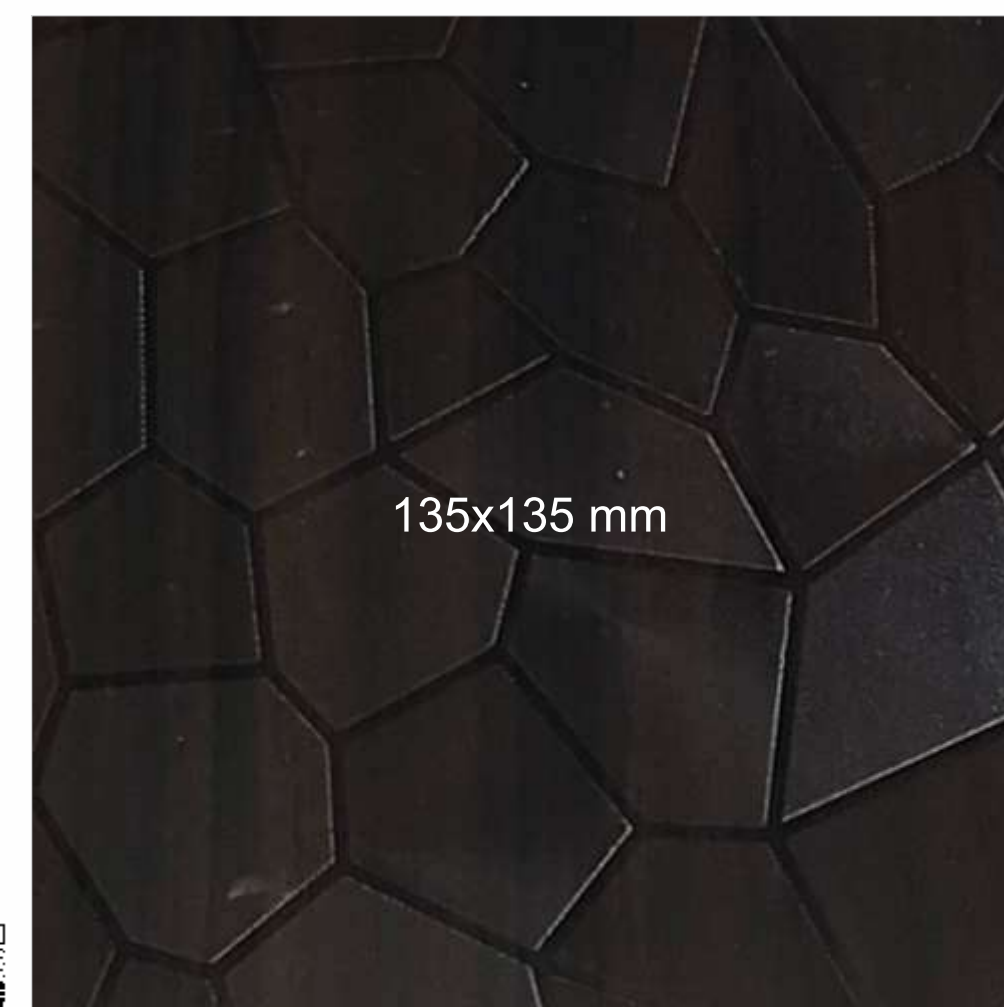

1804 DC

RED

MAGESTIC WOOD DARK

135x135 mm

1303 DC