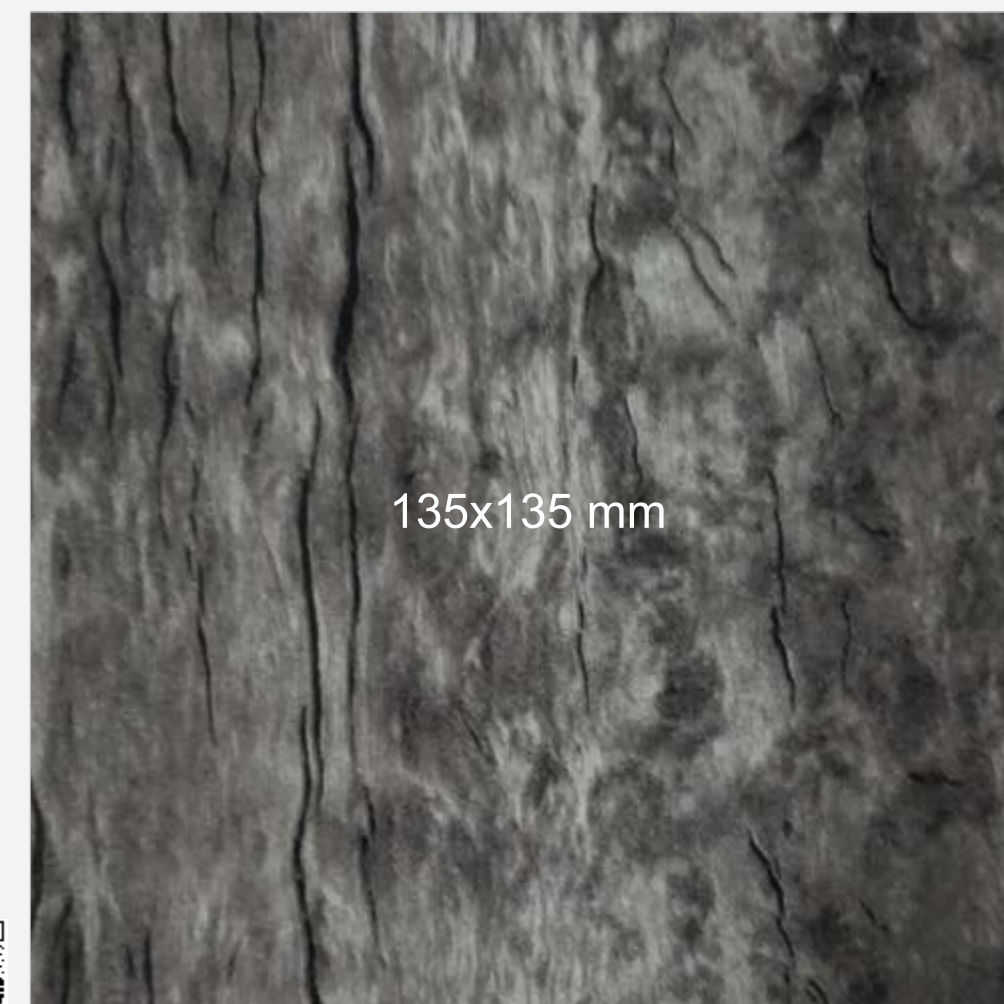

1666 MR

135x135 mm

MACCROON WOOD