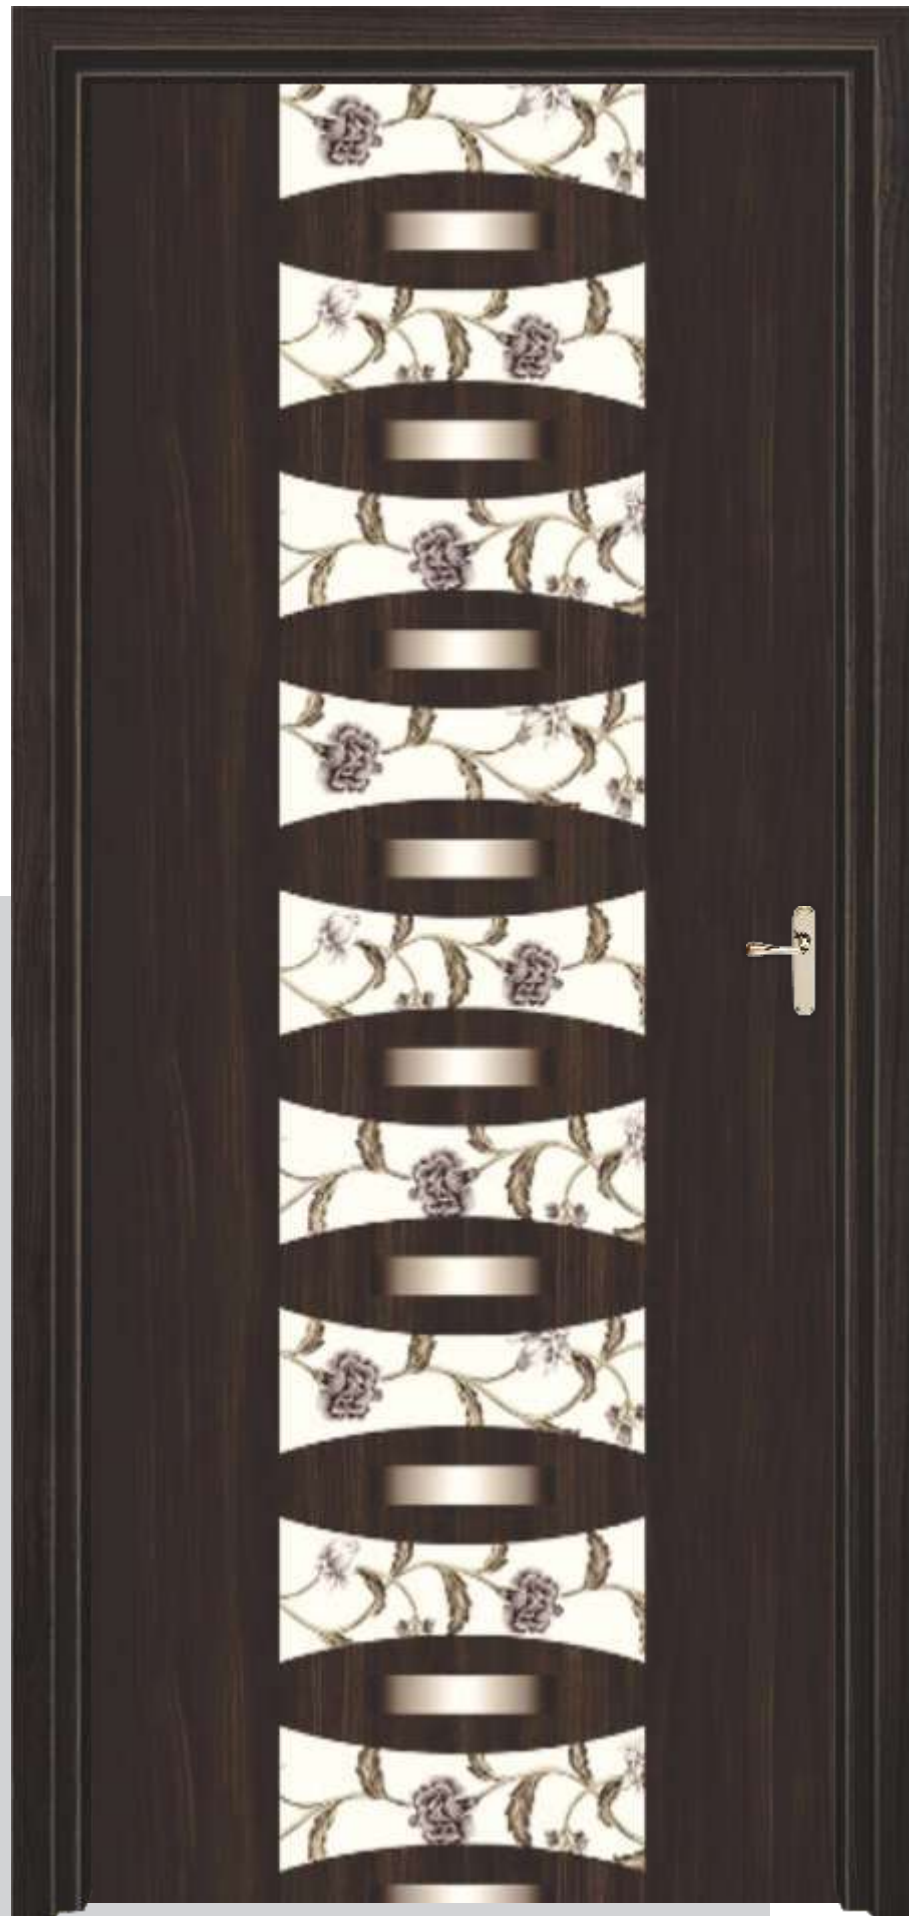

@ 8851

7 Feet x 3.25 Feet

Premium door skin

Avail high quality Premium Doors that are designed by experts in a way that they reflect the natural textures of wood in different color/polish shades. Developed using best quality of raw materials, the premium doors are exhibit superior anti shrinking, anti welling.