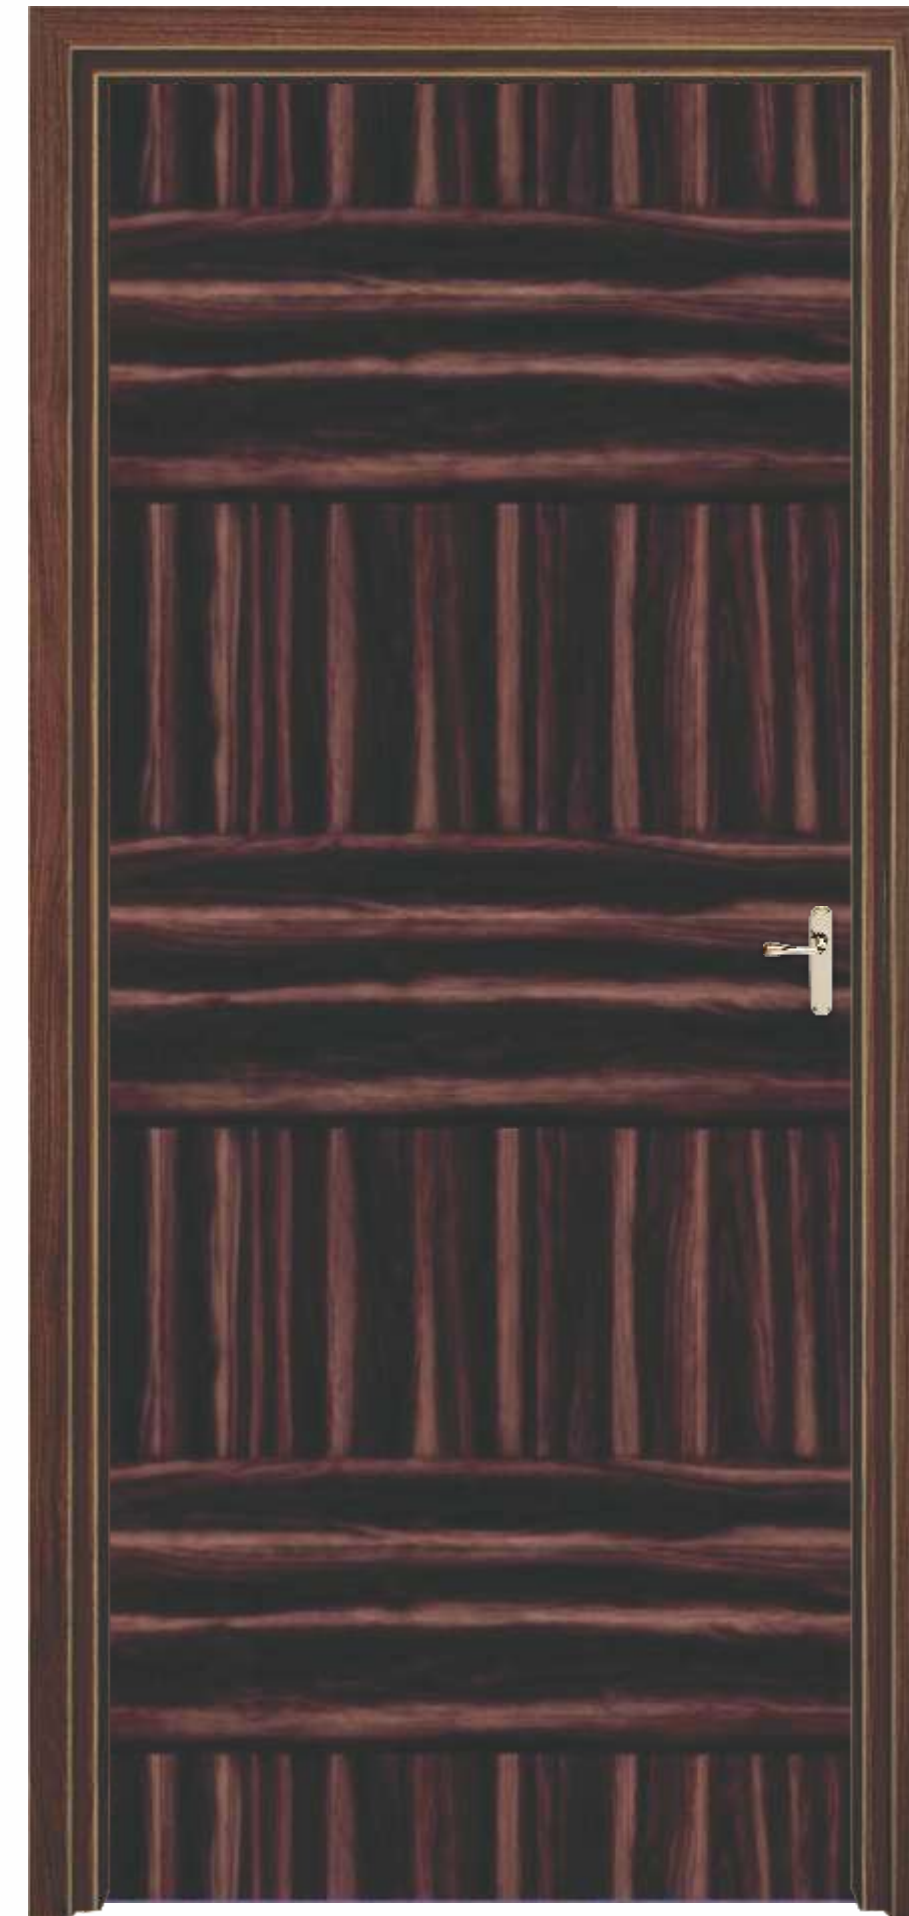

7 Feet x 3.25 Feet

@ 8860