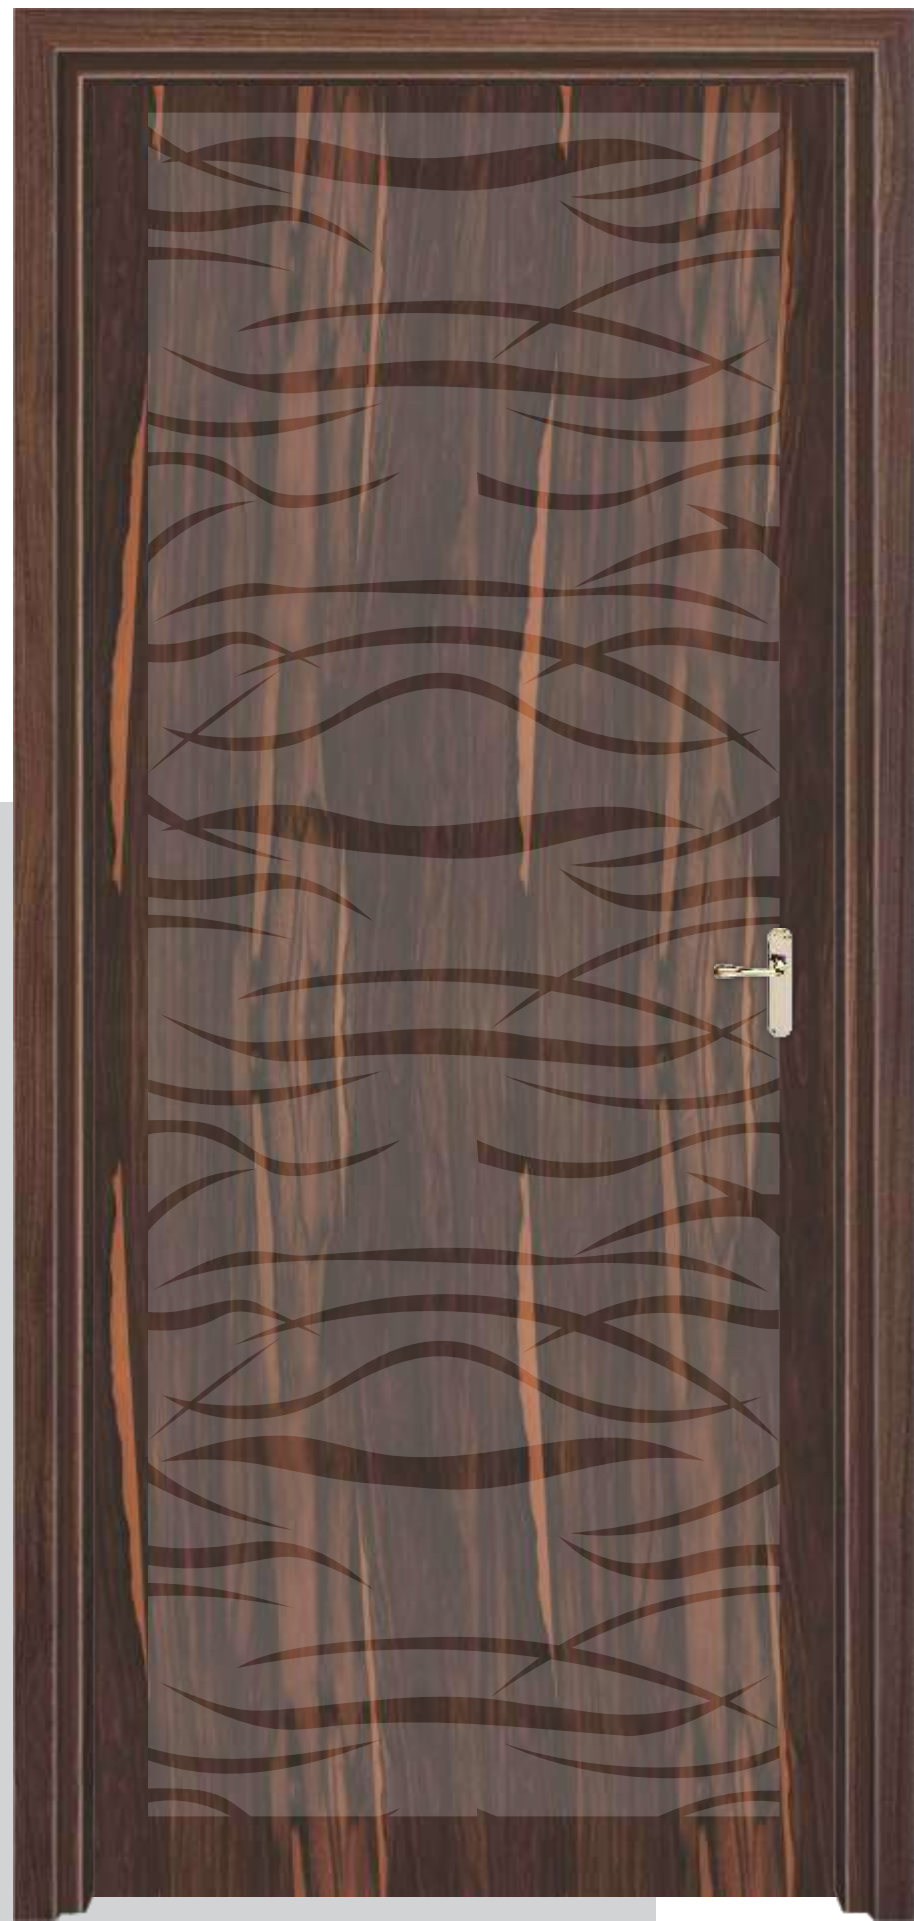

9023

2160

7 Feet x 3.25 Feet

4075

Texture door skin

Galav Doors are functional elements that significantly to room's atmosphere. Thanks to its robust quality, the laminate is highly stable for the decorative design of doors.