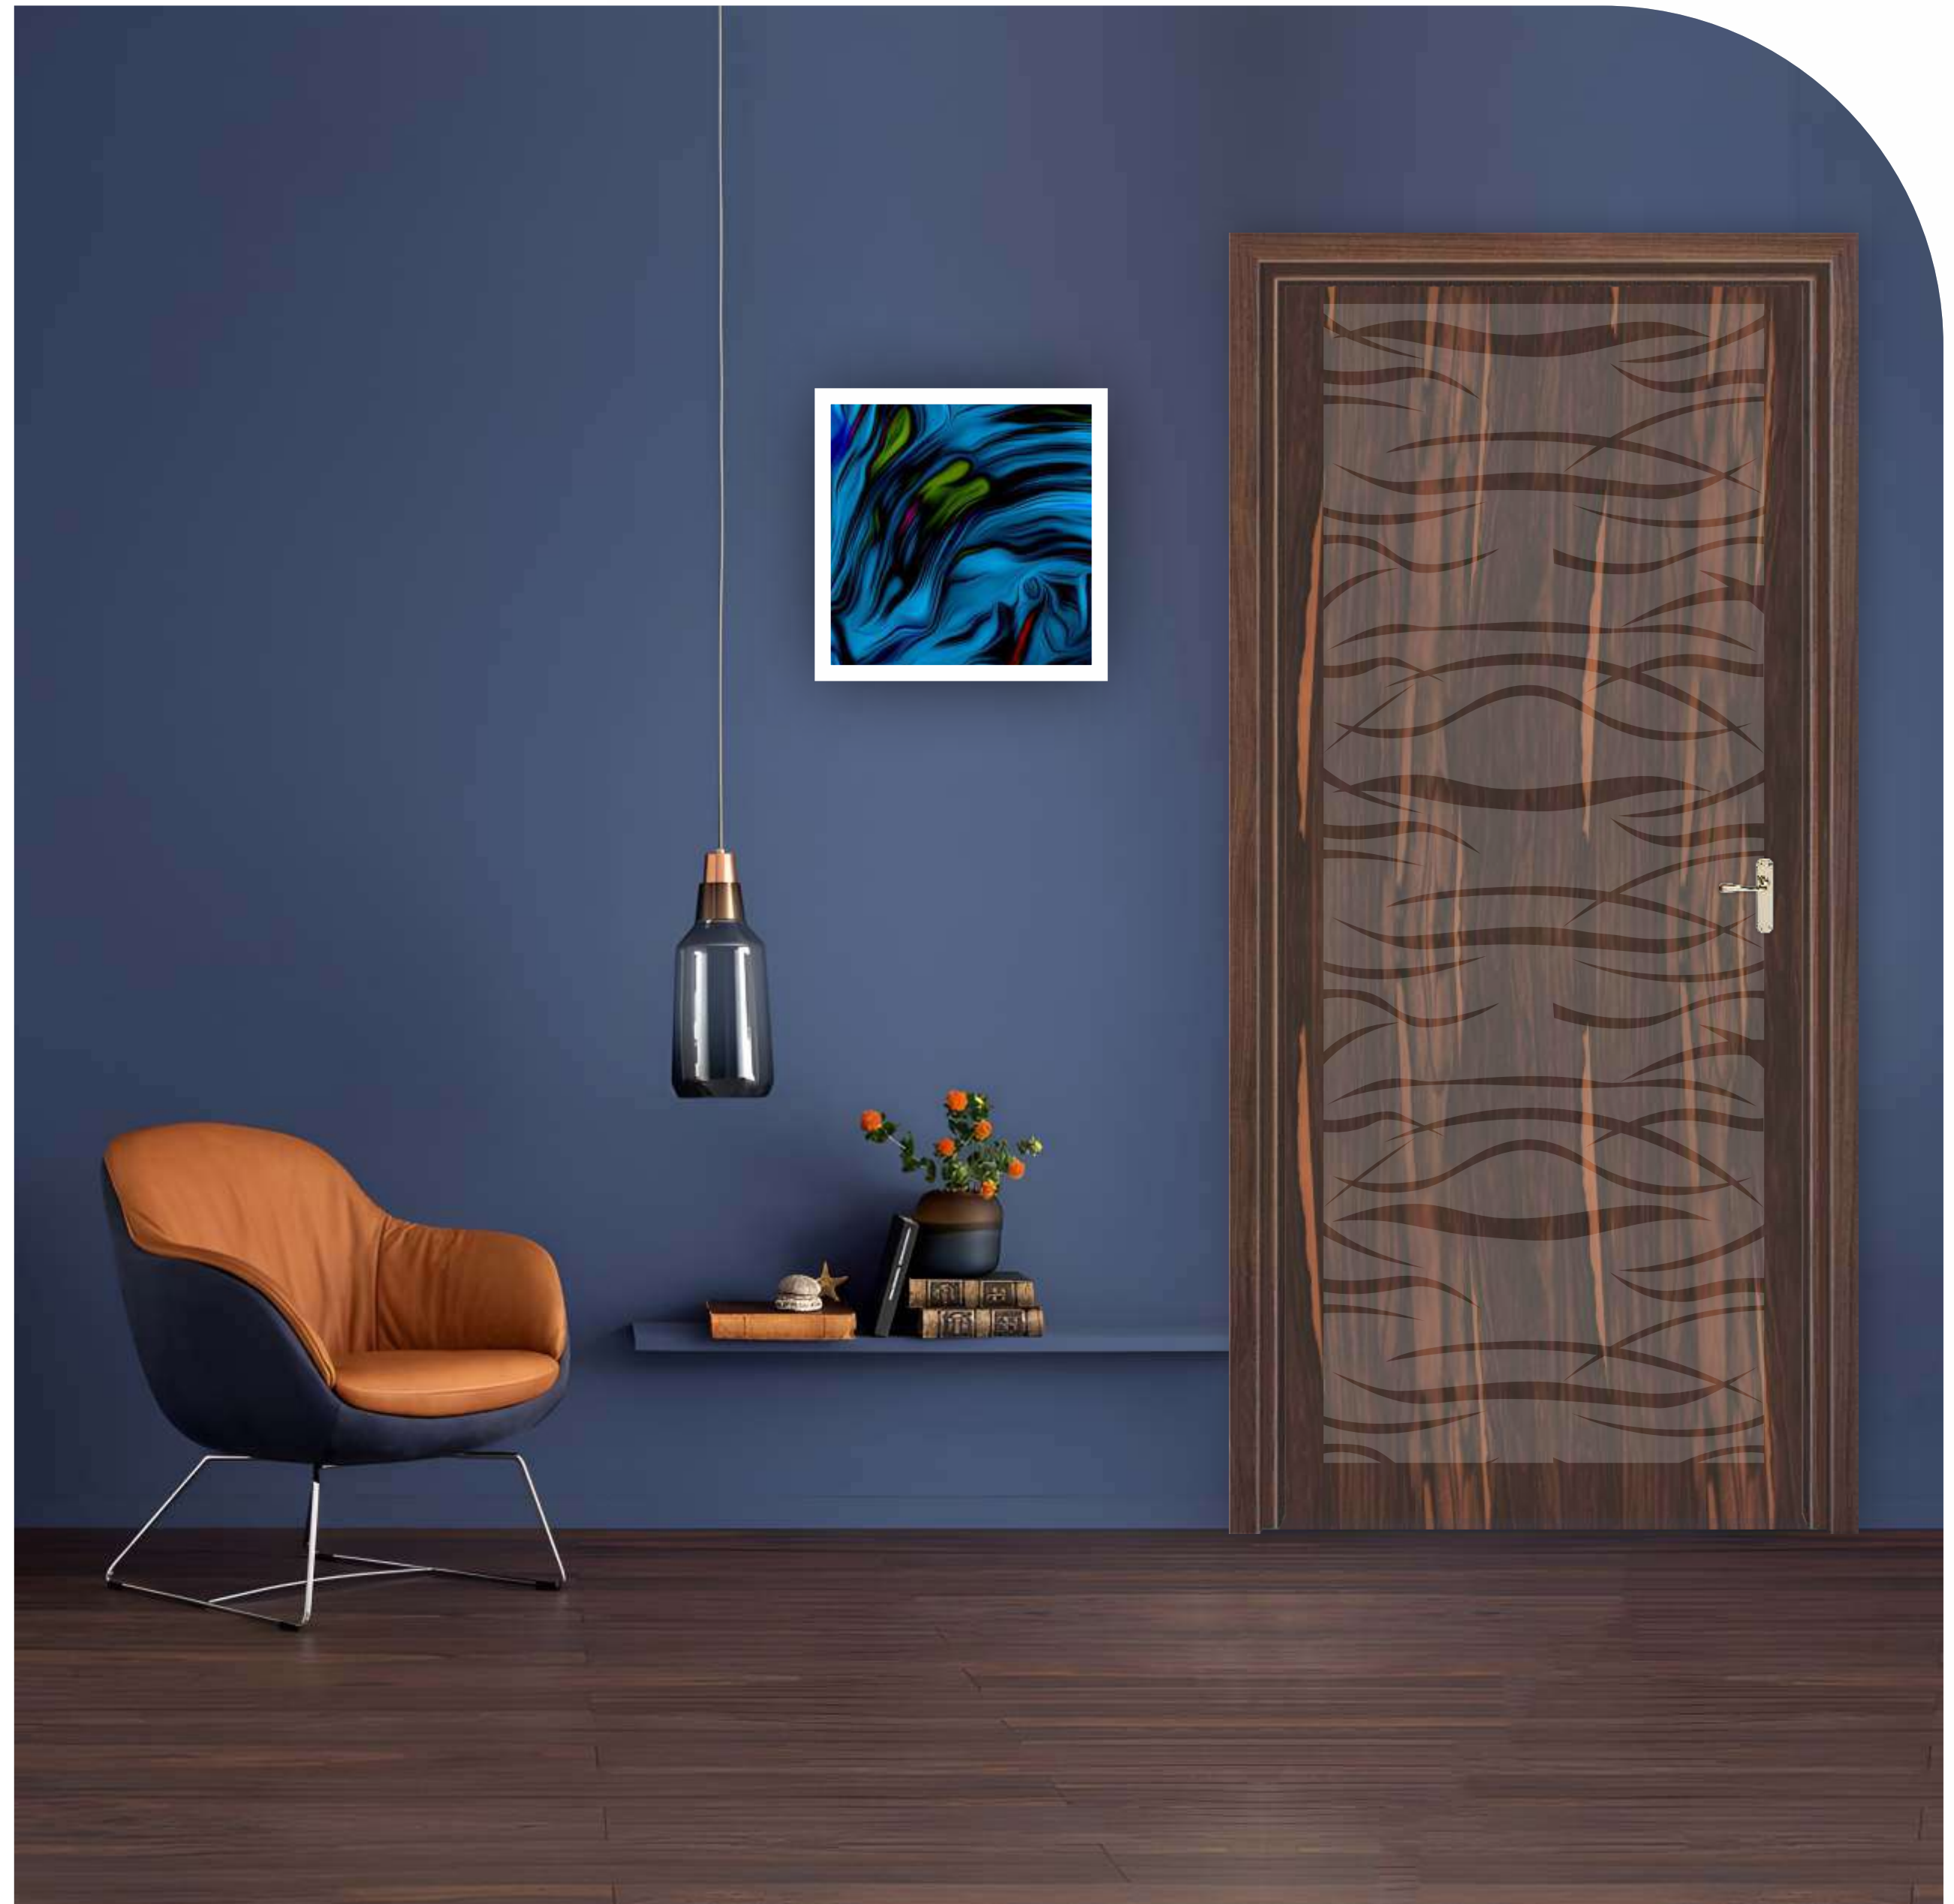

Texture door skin

Galav Doors are functional elements that significantly to room's atmosphere. Thanks to its robust quality, the laminate is highly stable for the decorative design of doors.

2167

7 Feet x 3.25 Feet

5106