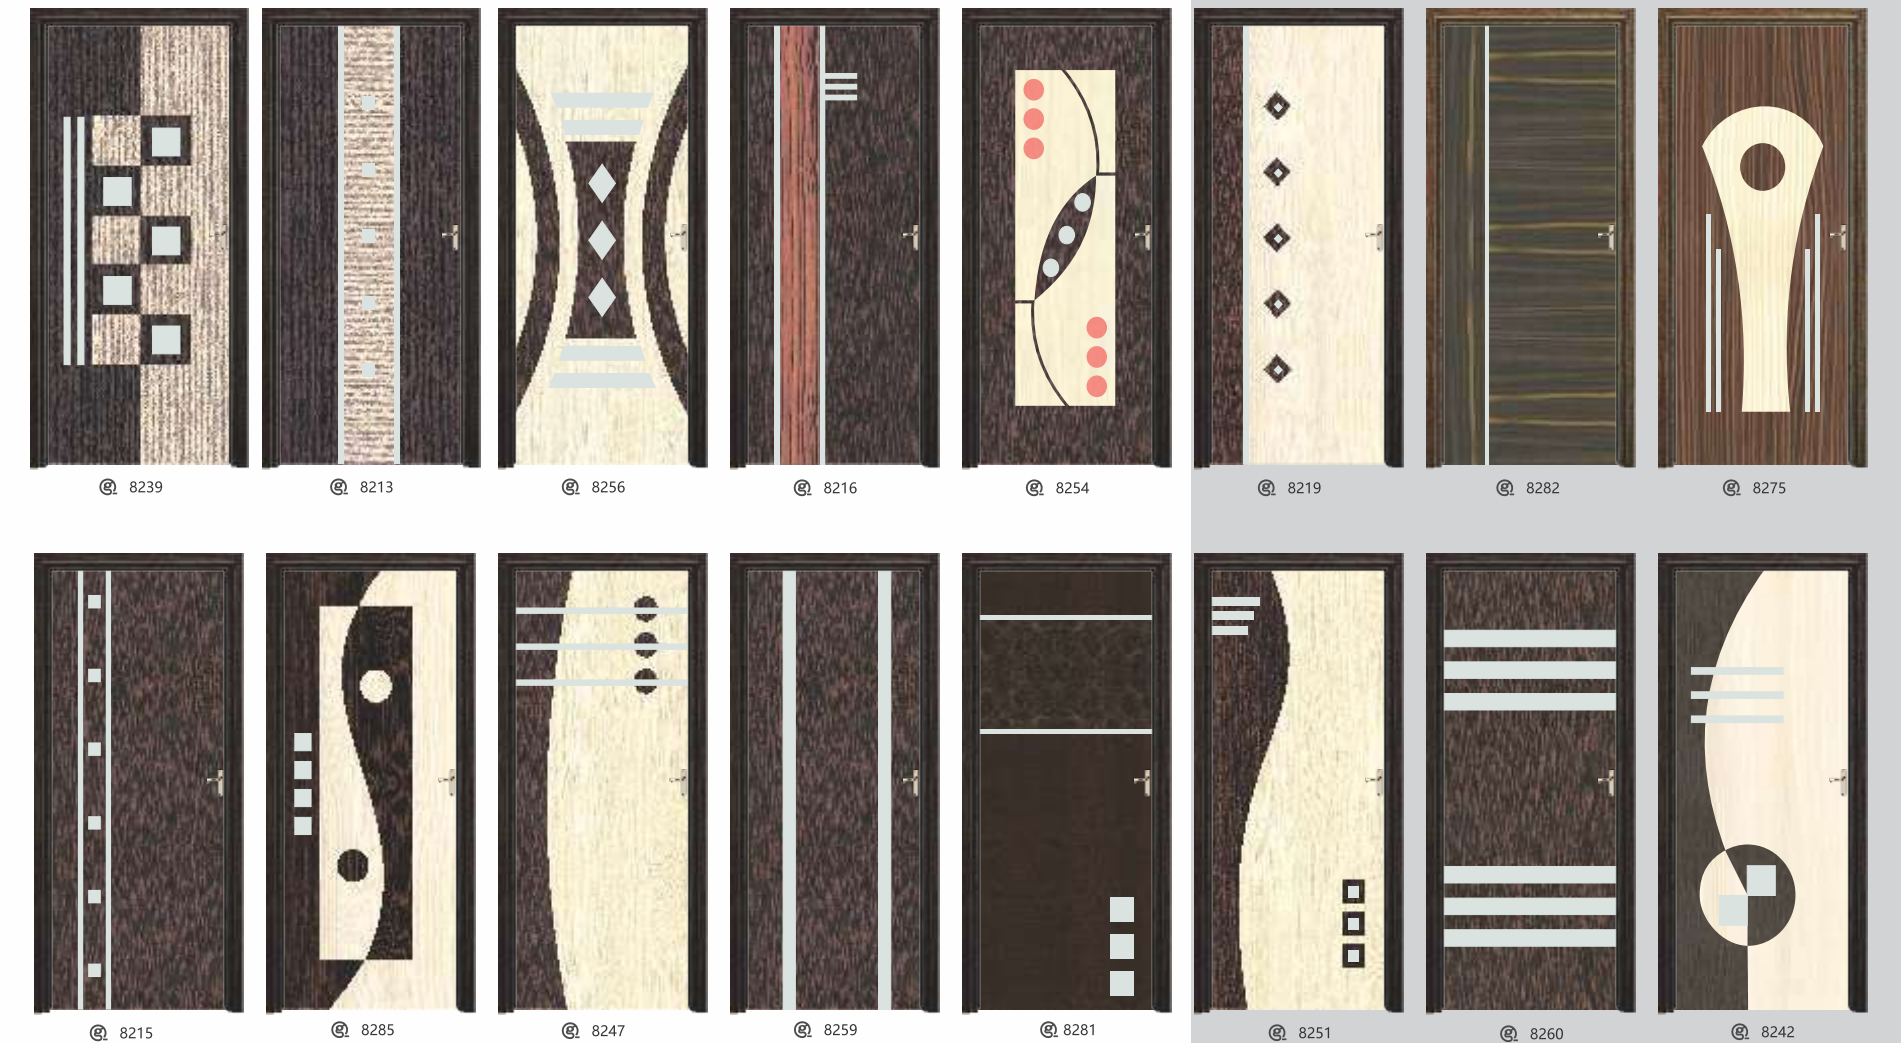

8260

7 Feet x 3 Feet

4059

8242

7 Feet x 3 Feet

5081 4059

Sample Doors

Sample Doors

Texture, Digital, Premium & Metallic Collections

Specification

Product :

Textured / Digital / Metallic / Super Shine & Premium Door Skin

Thickness : 1mm (±10%)

Finish:

Textured / Digital / Matt / Gloss & Premium